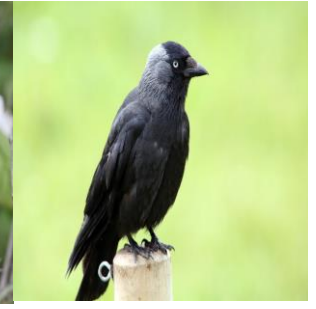

# BIRD BINGO

**Blackbird:** Black body, yellow eye-ring, yellow beak

**Blue Tit:** White head with blue cap and black eye stripe, yellow belly and blue wings

**Crow:** Completely black and smaller than a raven

**Dunnock:** Brown streaked body, greyish head and thin beak

**Chaffinch:** Blue grey head, rusty chest and white wing bars

**Collared Dove:** Black bar across neck, pale body and long tail

**Goldfinch:** Red face, black and white head and yellow wing bar

**Jackdaw:** Dark grey body with light grey head and neck

**Greenfinch:** Pink broad beak and yellow green body with grey on wings

**House Sparrow:** Black streaked, brownish back and grey head with chestnut sides

**Magpie:** Black and white with very long glossy tail

**Long-Tailed Tit:** Long black tail with whitish buff head and belly

**Robin:** Small and brown with red chest and face

**Starling:** Metallic green and violet body with spots and a yellow beak